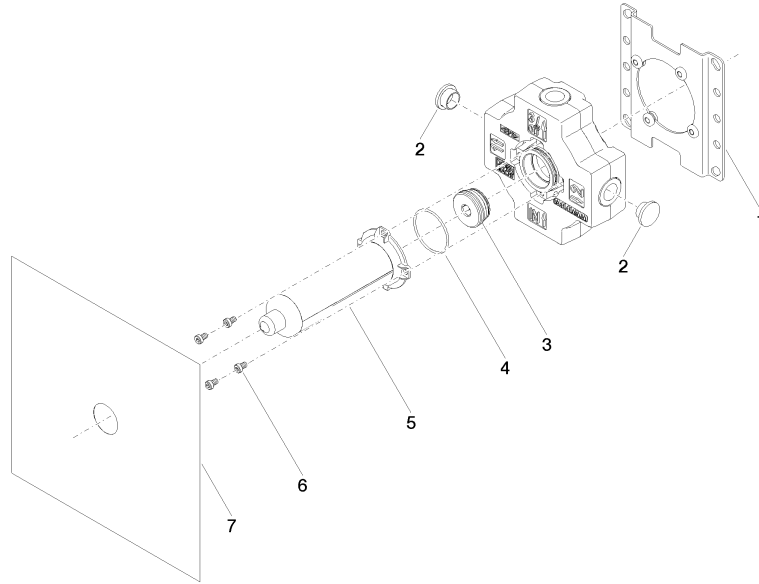

## Concealed three-way diverter -

---

35 203 970 90

- red brass, lead-free
- 1x female thread 1/2" connections
- 3x female thread 1/2" outlet
- cut-to-length spindle and sleeve
- dust cover
- anti-water packing
- soundproofing

### Flow rate chart

---

### Certificates

---

WRAS\_2307045.

**Concealed three-way diverter -**

35 203 970 90

**Spare parts list**

| No. | Item Number        | Name       | Quantity used | Delivery time |
|-----|--------------------|------------|---------------|---------------|
| 1   | 04 17 20 252 00 90 | base       | 1             | 60            |
| 2   | 09 31 20 092 90    | plug       | 4             | 2             |
| 3   | 90 31 20 131 00 90 | plug       | 1             | 2             |
| 4   | 09 14 10 210 90    | seal       | 1             | 2             |
| 5   | 04 21 02 180 10 90 | cap        | 1             | 2             |
| 6   | 09 30 30 112 90    | screw      | 4             | 2             |
| 7   | 04 14 03 116 00 90 | gasket kit | 1             | 2             |